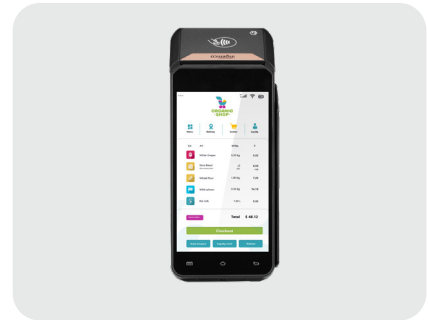

Based on Android 10, AXIUM DX8000 ATEX offers a best-in-class digital experience in-store while answering the top-level security in petrol environment.

**The power of Android 10.
Harness the power of the Appstore.**

Powerful processing to increase speed and output

- Boosted memory (Up to 2GB RAM 16GB FLASH)
- High speed processor (ARM Quad-core cortex A53)

Large, up to 5.5" touchscreen and ergonomic interface

**Long-lasting battery for the lengthy working day
(up to 3350mAh, 24.12Wh)**

Fast integrated printer

**Payment anywhere and anytime
(4G, 3G, GPRS, Bluetooth and WiFi)**

**All methods of payment accepted
(EMV Chip & PIN, contactless, magstripe or digital wallets
and QR-code based payment)**

Powerful cameras

- Front camera (0.3MP)
- Rear camera (5MP)

Raising the bar on security with PCI PTS v6

ATEX certified for Cat 3 (Zone 2) II 3 EX ic IIA T3 Gc

**Supported by the suite of services provided by Ingenico 360
platform from device management to Managed Services**

Specifications

OS	• Android	• Android 10 Security OS	✓
Memory	• Internal	• 8GB Flash 1GB RAM • 16GB Flash 2GB RAM	✓
	• External	• MicroSD Card slot	Option ✓
Processor	• Application processor	• Cortex Quad-core A53, 1.3GHz	✓
	• Crypto processor	• Security core SC300, 192MHz	✓
Card readers	• Magnetic card reader	• Support ISO 1/2/3 track data, bi-directional	✓
	• Smart card reader	• Swiping	✓
	• NFC/contactless	• EMV Contactless L1 3.0 certified; support ISO / IEC 14443 Type A / B	✓
SAM / SIM slots	• 4 slots (SAM + SIM)	• 2 SIM + 2 SAM • 1 SIM + 3 SAM	✓ Option
Display	• Color / capacitive multi-touch	• 5.5" HD, 1280 x 720 pixels	✓ Option
Printer	• Integrated thermal printer	• Diameter: 40mm	✓
Keys & Keypad	• Power key & volumes keys	• 1 Power key & 2 volumes keys	✓
	• Capacitive screen keys	• Physical screen keys: Menu, Home, Back	✓
Terminal wake-up	• Wake-up gesture	• Double click capacitive screen to wake up the terminal system	✓ ✓ Option

Audio	• Support audio play	• Support audio play	✓
	• Headphone	• USB-C	✓
Connectivity	• WAN	• 4G fallback 3G and GPRS	✓
	• LAN	• Bluetooth 4.2 & BLE • WiFi IEEE8.2.11 b/g/n, 2.4G • WiFi IEEE8.2.11 a/b/g/n/ac, 2.4G and 5G	✓ Option
Connections	• USB	• USB Type C	✓
Data capture	• Front Camera	• 0.3MP, fixed focus camera, code scanning	✓
	• Rear camera	• 5MP, autofocus, flash, code scanning	✓
Battery	• Li-ion	• 3350mAh / 7.2V, 24.12 Wh	✓
Size	• Terminal only	• 198 x 83 x 62.5 mm (7.8 x 3.27 x 2.46")	✓
Weight	• Terminal + battery	• 455g (16.05oz)	✓
Security	• PCI	• PCI PTS V6 certified • ATEX Zone 2 Cat 3	✓ ✓
Environment	• Operating temperature	• -10°C to +50°C (14°F to 122°F)	✓
	• Storage temperature	• -20°C to +70°C (-4°F to 158°F)	✓
	• Operating humidity	• 10% to 90% non-condensing	✓