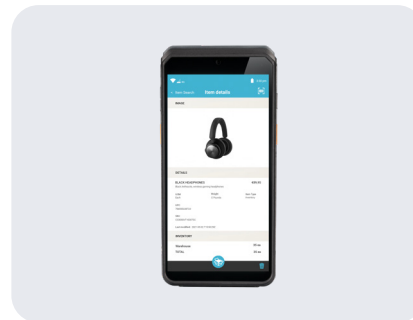

Compact yet robust

High-end barcode reader

Raising the bar on security with PCI PTS v6

Powerful cameras

- Front camera (2MP)
- Rear camera (8MP)

Long-lasting removable battery designed for long working days (up to 4040mAh, 15.55 Wh)

Payment anywhere and anytime (4G, 3G, GPRS, Bluetooth and WiFi)

Supported by the suite of services provided by Ingenico 360 platform from device management to Managed Services