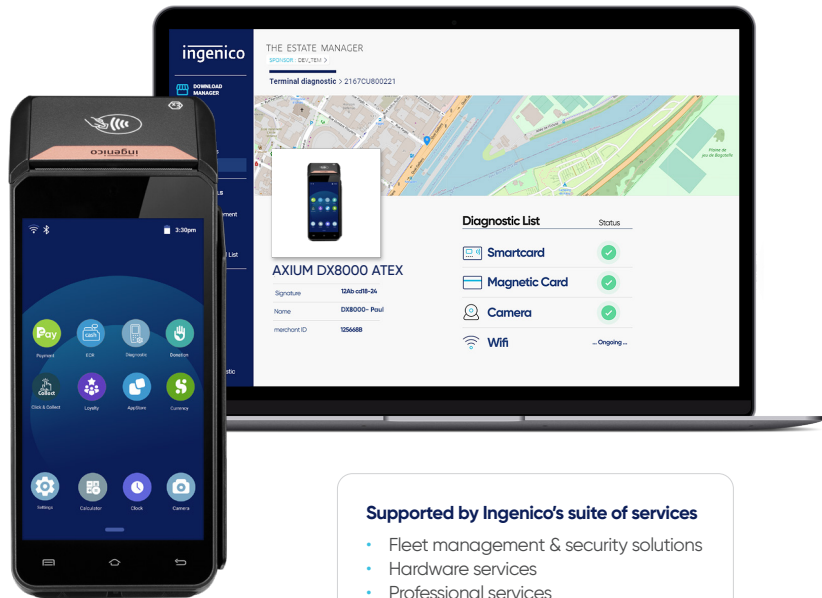

Based on Android 10, the AXIUM DX8000 ATEX offers a best-in-class digital experience in-store, while answering the top-level security in petrol environment.

The power of Android 10.
Harness the power of the Appstore.

Powerful processing to increase speed and output

- Boosted memory (Up to 2GB RAM 16GB FLASH)
- High speed processor (ARM Quad-core cortex A53)

Large 5.5" touchscreen and ergonomic interface

Long-lasting battery for the lengthy working day (3350mAh, 24.12Wh)

Fast integrated printer

All method of payments accepted

- EMV Chip & PIN, contactless, magstripe or digital wallets and QR-code based payment

Powerful cameras

- Front camera (0.3MP)
- Rear camera (5MP)

Raising the bar on security with PCI PTS v6

ATEX certified for Cat 3 (Zone 2) II 3 G Ex ic IIA T3 Gc

Supported by Ingenic's suite of services

- Fleet management & security solutions
- Hardware services
- Professional services

Specifications

Processor	• Application processor • Crypto processor	• Cortex Quad-core A53, 1.3GHz • Security core SC300, 192MHz	✓ ✓
Memory	• Internal • External	• 8GB Flash, 1GB RAM (Default) • 16GB Flash, 2GB RAM (Option) • MicroSD Card slot	✓ - Option ✓
Card readers	• Magnetic card reader • Smart card reader • NFC/Contactless	• Support ISO 1/2/3 track data, bi-directional • Swiping • EMV Contactless L1 3.0 certified; support ISO / IEC 14443 Type A / B	✓ ✓ ✓
SAM / SIM slots	• 4 slots (SAM + SIM)	• 2 SIM + 2 SAM • 1 SIM + 3 SAM	✓ - Option
Merchant display	• Color / Capacitive MultiTouch	• 5.5" HD, 1280 x 720 pixels	✓
Printer	• Integrated thermal printer	• Diameter: 40mm	✓
Keys & Keypad	• Power key & volumes keys • Capacitive screen keys	• 1 Power key & 2 volumes keys • Physical screen keys: Menu, Home, Back	✓ ✓
Terminal wake-up	• Wake-up gesture	• Double click capacitive screen to wake up the terminal system	✓

Audio	• Support audio play • Headphone	• Support audio play • USB-C	✓ ✓
Connectivity	• WAN • LAN	• 4G fallback 3G and GPRS • Bluetooth 4.2 & BLE • WiFi IEEE8.2.11 b/g/n, 2.4G • WiFi IEEE8.2.11 a/b/g/n/ac, 2.4G and 5G	✓ ✓ ✓ - Option
Connections	• USB	• USB Type C	✓
Data capture	• Front camera • Rear camera	• 0.3MP, fixed focus camera, code scanning • 5MP, autofocus, flash, code scanning	✓ ✓
Battery	• Li-ion	• 3350mAh / 7.2V, 24.12 Wh	✓
Size	• Terminal only	• 198 x 83 x 62.5 mm (7.8 x 3.27 x 2.46")	✓
Weight	• Terminal + Battery	• 455g (16.05oz)	✓
Environment	• Operating Temperature • Storage Temperature • Operating Humidity	• -10°C to +50°C (14°F to 122°F) • -20°C to +70°C (-4°F to 158°F) • 10% to 90% non-condensing	✓ ✓ ✓
Security		• PCI PTS V6 certified • ATEX Zone 2 Cat 3	✓ ✓